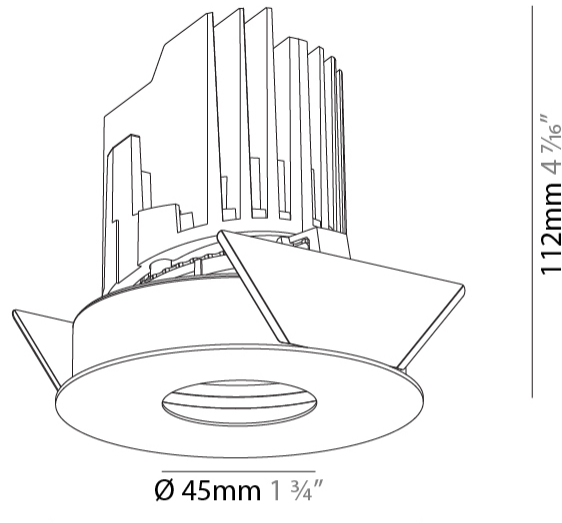

GENERAL

Series: Bioniq
Subseries: Bioniq Round Pinhole
Brand: Prolicht
Division: Architectural
Mounting Type: Recessed
Mounting Location: Ceiling
Subcategory: Downlight

PHYSICAL

Shape: Round
Diameter (mm): 107
Diameter (in): 4 3/16
Height (mm): 112
Height (in): 4 7/16
Ceiling Thickness (mm): 10 / 12.5 / 15
Ceiling Thickness (in): 3/8 or 1/2 or 9/16
Min. Recessing Depth (mm): 130
Min. Recessing Depth (in): 5 1/8
Light Distribution: Adjustable / Downlight
Weight (kg): 0.456
Weight (lbs): 1
Fixture Finish: SSR / BKV / CWI / CRY / HAB / LAG / UFT / ITA / RUA / RUR / MIC / FTG / MYG / TWT / LOD / PUS / FRO / FUP / KIA / POP / BLS / SPG / MEY / GOH / GUM / CHC / COM / ABZ / JAG / OBR / MOS / ROR
Fixture Material: Aluminum Die Cast
Cut-out Measurements: 98mm / 3 7/8"

ELECTRICAL

Lamp Type: LED (Zhaga Standard)
Total Output Wattage (W): 15
Dimming: Dali Dimming
Driver Included: No
Driver Location: Recessed Housing
Driver Type: Constant Current - 120Vac
Housing: See components
Input Voltage (V): 120
Constant Current (MA): 350

LED

Number of LEDs: 1
Color Temperature (°K): Warm Dim
Max. Delivered Lumen (lm): 760
Nominal Lumen (lm): 1140
CRI: >90 CRI
Lamp Life (hrs): 50000

OPTICAL

Reflector: 20 / 40 / 60
Adjustability: Rotational 355°, Tilt 30°

RATINGS AND CERTIFICATIONS

Certified By: Certified for North American Standards
IP rating: IP20