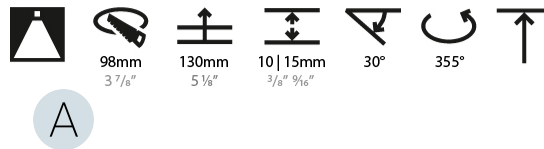

GENERAL

Series: Bioniq
Subseries: Bioniq Round Pinhole
Brand: Prolicht
Division: Architectural
Mounting Type: Recessed
Mounting Location: Ceiling
Subcategory: Downlight

PHYSICAL

Shape: Round
Diameter (mm): 107
Diameter (in): 4 3/16
Height (mm): 112
Height (in): 4 7/16
Ceiling Thickness (mm): 10 / 12.5 / 15
Ceiling Thickness (in): 3/8 or 1/2 or 9/16
Min. Recessing Depth (mm): 130
Min. Recessing Depth (in): 5 1/8
Light Distribution: Adjustable / Downlight
Weight (kg): 0.456
Weight (lbs): 1
Fixture Finish: SSR / BKV / CWI / CRY / HAB / LAG / UFT / ITA / RUA / RUR / MIC / FTG / MYG / TWT / LOD / PUS / FRO / FUP / KIA / POP / BLS / SPG / MEY / GOH / GUM / CHC / COM / ABZ / JAG / OBR / MOS / ROR
Fixture Material: Aluminum Die Cast
Cut-out Measurements: 98mm / 3 7/8"

ELECTRICAL

Lamp Type: LED (Zhaga Standard)
Total Output Wattage (W): 15
Dimming: Dali Dimming
Driver Included: No
Driver Location: Recessed Housing
Driver Type: Constant Current - 120Vac
Housing: See components
Input Voltage (V): 120
Constant Current (MA): 350

LED

Number of LEDs: 1
Color Temperature (°K): Warm Dim
Max. Delivered Lumen (lm): 760
Nominal Lumen (lm): 1140
CRI: >90 CRI
Lamp Life (hrs): 50000

OPTICAL

Reflector: 20 / 40 / 60
Adjustability: Rotational 355°, Tilt 30°

RATINGS AND CERTIFICATIONS

Certified By: Certified for North American Standards
IP rating: IP20